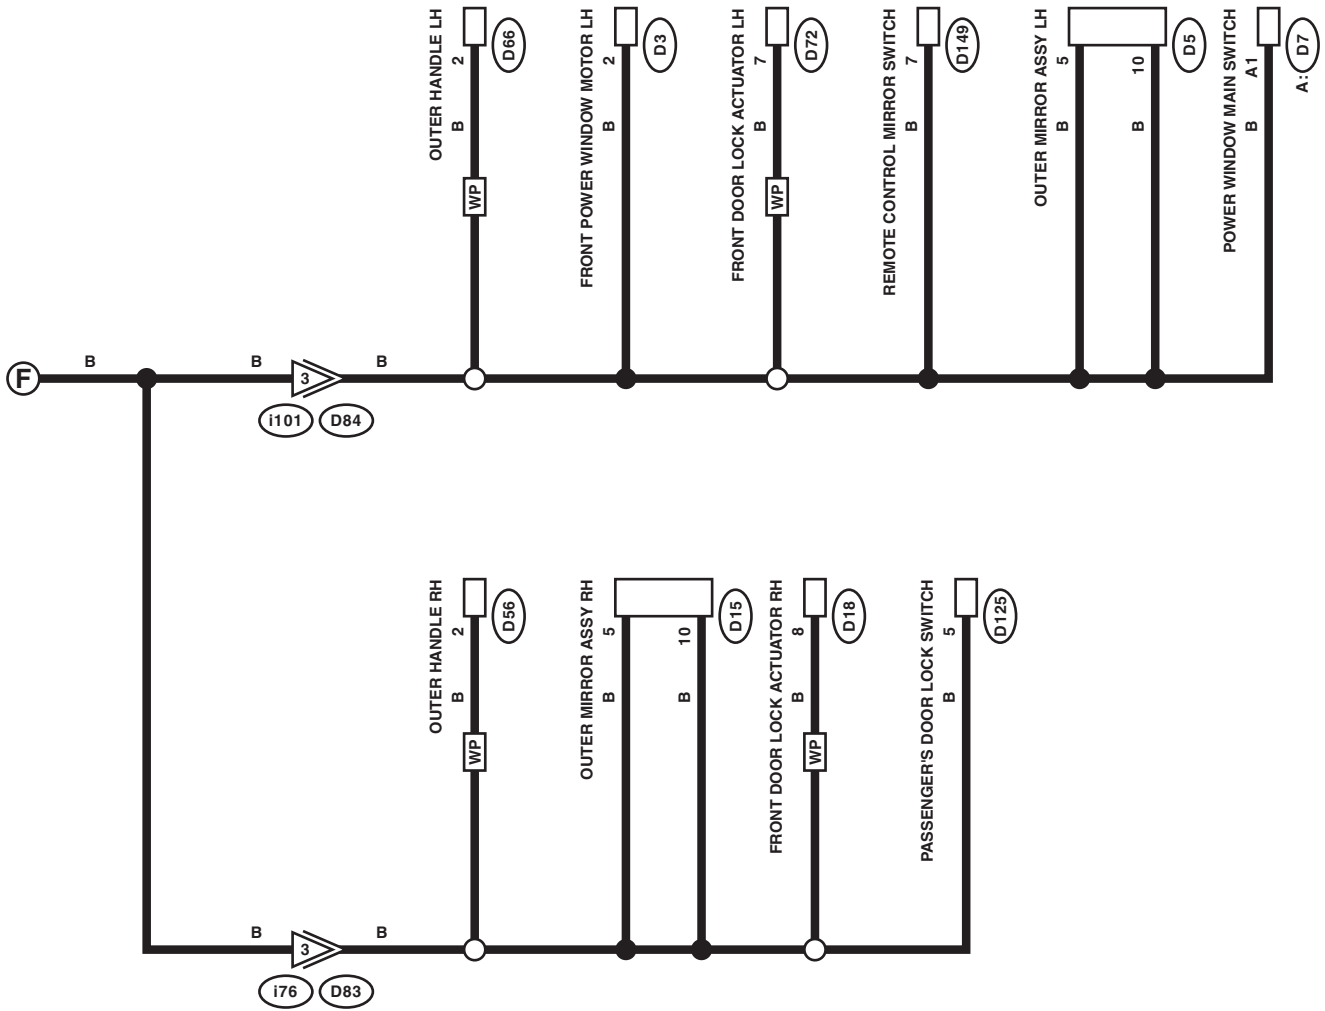

WP : WITH PUSH BUTTON START

FA : ENGINE TYPE FA

Ground Circuit

WIRING SYSTEM

OR : WITHOUT SUNROOF
WR : WITH SUNROOF

FA : ENGINE TYPE FA
EJ : ENGINE TYPE EJ

WI-44278

Ground Circuit

WP : WITH PUSH BUTTON START

Ground Circuit

WIRING SYSTEM

k

k

LIST OF CONNECTORS

OP : WITHOUT PUSH BUTTON START

WP : WITH PUSH BUTTON START