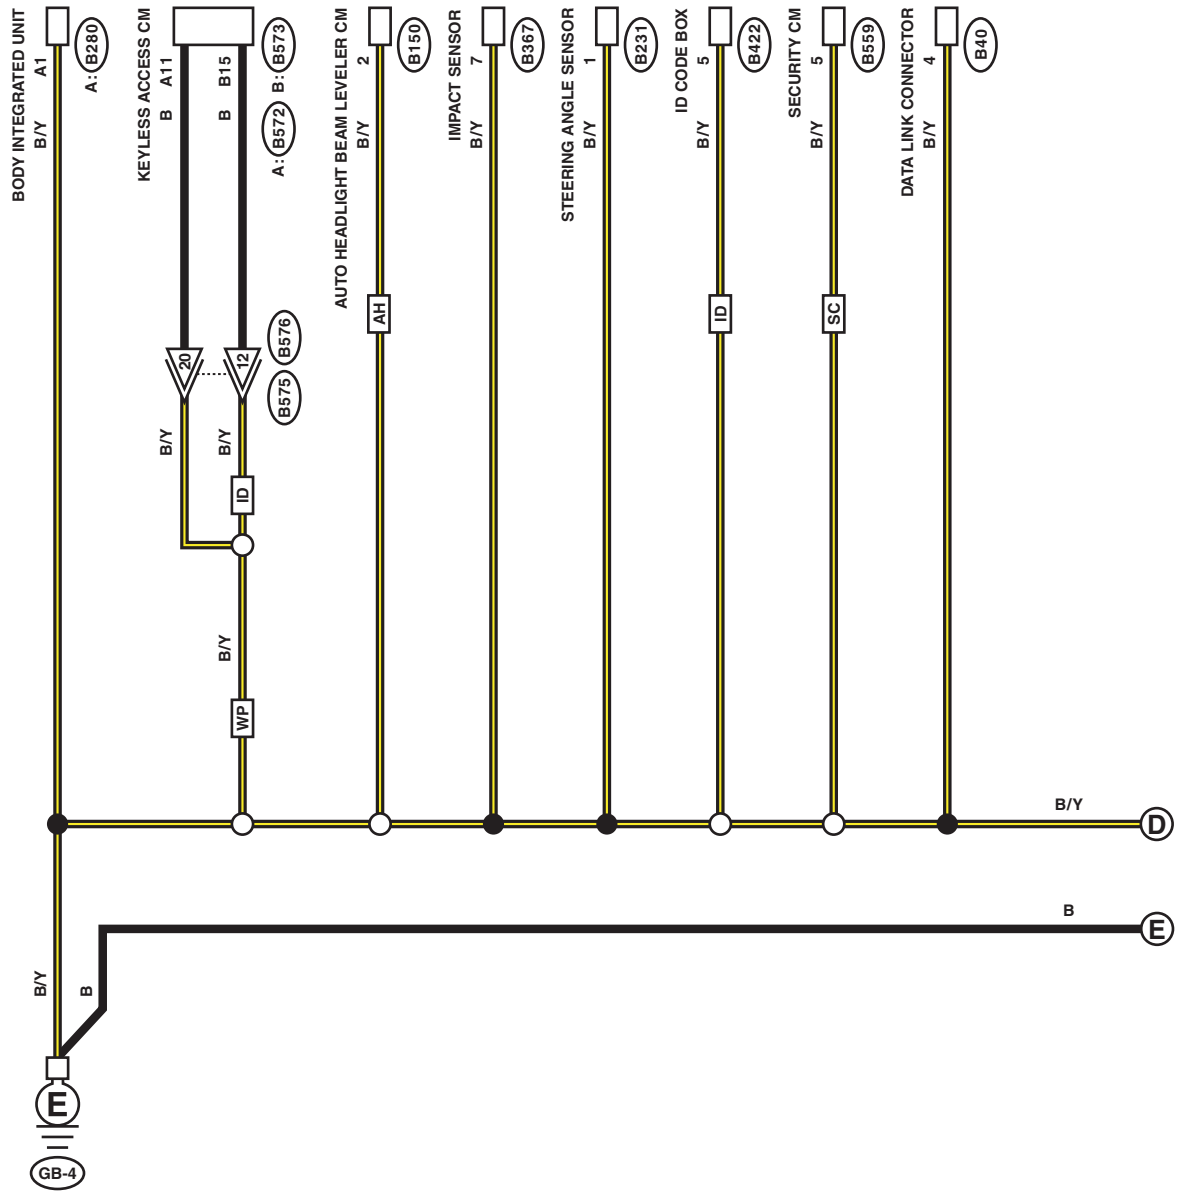

Ground Circuit

WIRING SYSTEM

5. Ground Circuit

A: WIRING DIAGRAM

a

a

HL : HALOGEN MODEL
 EL : EXCEPT FOR HALOGEN MODEL

FF : WITH FRONT FOG LIGHT

WI-44270

Ground Circuit

b

b

- FA** : ENGINE TYPE FA
- EJ** : ENGINE TYPE EJ
- OP** : WITHOUT PUSH BUTTON START

*1 : WITHOUT PUSH BUTTON START : 3
WITH PUSH BUTTON START : 4

Ground Circuit

WIRING SYSTEM

C

C

WP : WITH PUSH BUTTON START

ID : WITH ID CODE BOX

SC : WITH SECURITY CM

AH : WITH AUTO HEADLIGHT BEAM LEVELER

WI-44272

Ground Circuit

WP : WITH PUSH BUTTON START
 EJ : ENGINE TYPE EJ

Ground Circuit

WIRING SYSTEM

e

e

- ON** : WITHOUT NAVIGATION
- WN** : WITH NAVIGATION
- WP** : WITH PUSH BUTTON START

- FA** : ENGINE TYPE FA
- EJ** : ENGINE TYPE EJ