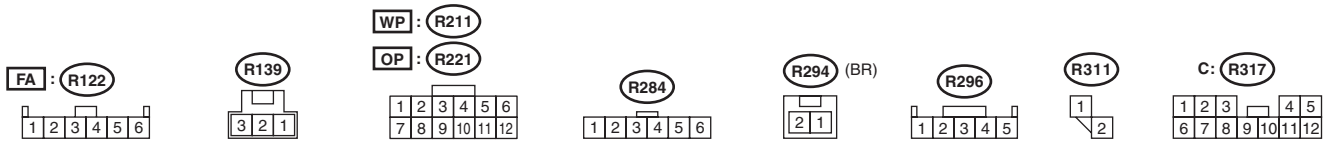

WI-44280

LIST OF CONNECTORS

OR : WITHOUT SUNROOF

EJ : ENGINE TYPE EJ

WR : WITH SUNROOF

Ground Circuit

WIRING SYSTEM

m

m

LIST OF CONNECTORS

OP : WITHOUT PUSH BUTTON START

FA : ENGINE TYPE FA

WP : WITH PUSH BUTTON START

WI-44282