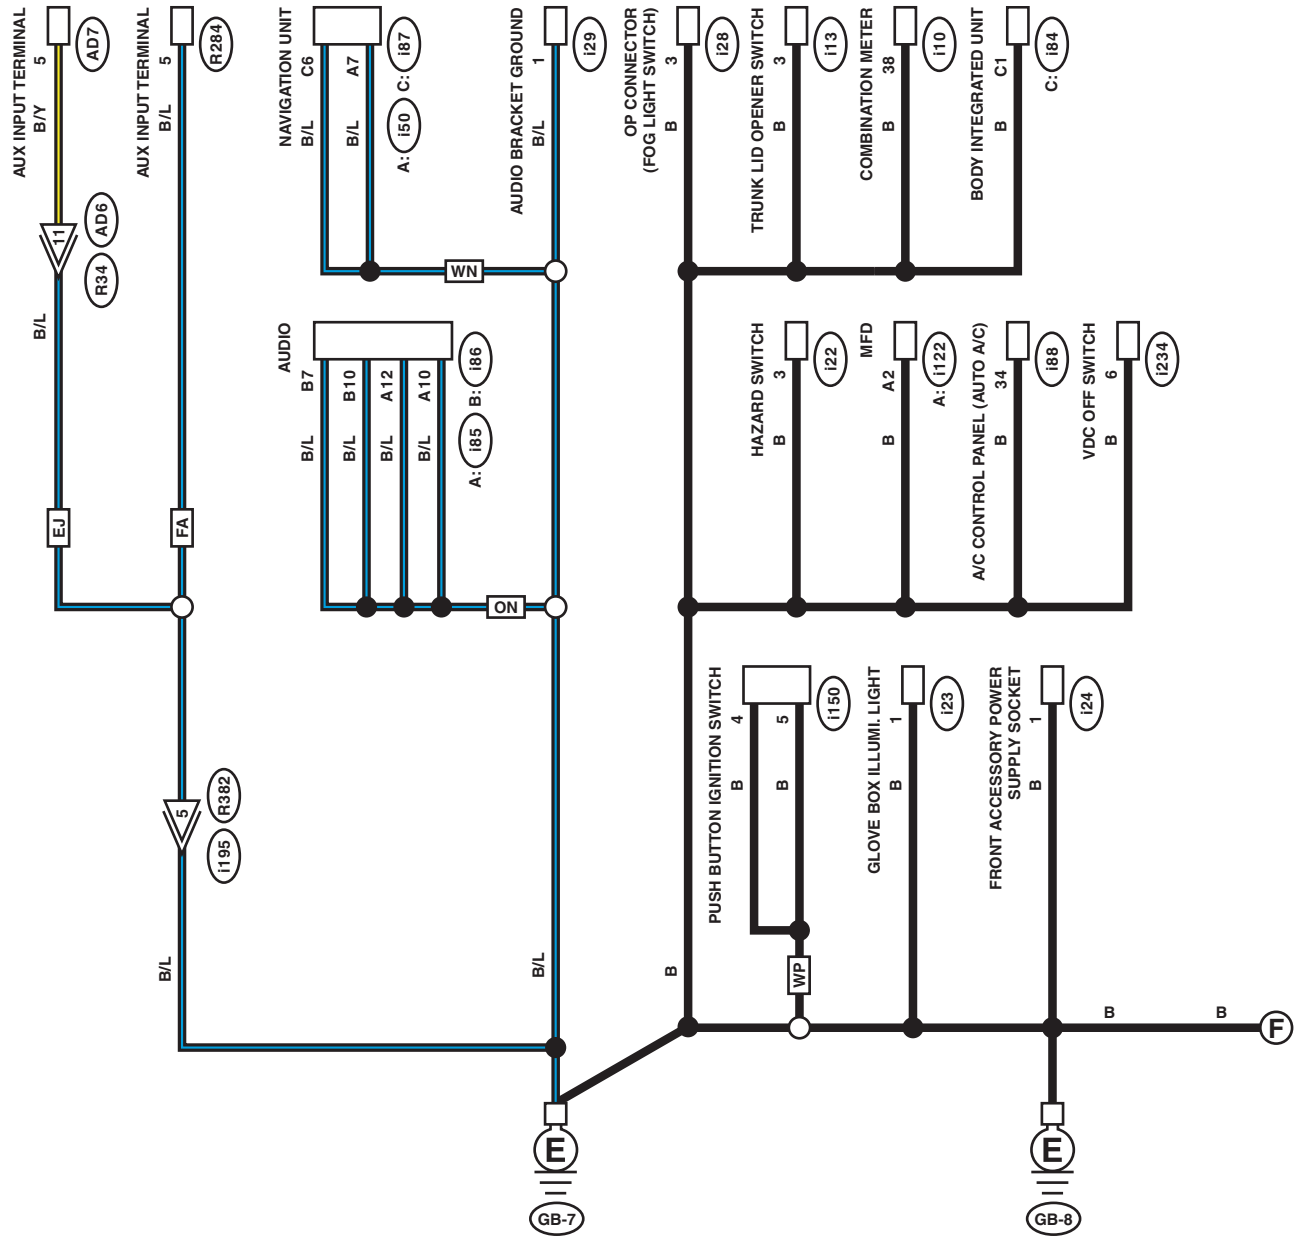

WI-44270

Ground Circuit

b

b

- FA** : ENGINE TYPE FA
- EJ** : ENGINE TYPE EJ
- OP** : WITHOUT PUSH BUTTON START

*1 : WITHOUT PUSH BUTTON START : 3
WITH PUSH BUTTON START : 4

Ground Circuit

WIRING SYSTEM

C

C

WP : WITH PUSH BUTTON START

ID : WITH ID CODE BOX

SC : WITH SECURITY CM

AH : WITH AUTO HEADLIGHT BEAM LEVELER

WI-44272

Ground Circuit

WP : WITH PUSH BUTTON START
 EJ : ENGINE TYPE EJ

Ground Circuit

WIRING SYSTEM

e

e

- ON** : WITHOUT NAVIGATION
- WN** : WITH NAVIGATION
- WP** : WITH PUSH BUTTON START

- FA** : ENGINE TYPE FA
- EJ** : ENGINE TYPE EJ

WI-46868

Ground Circuit

f

f

OT : WITHOUT TPMS
 TP : WITH TPMS

SH : WITH SEAT HEATER
 OP : WITHOUT PUSH BUTTON START
 WP : WITH PUSH BUTTON START

Ground Circuit

WIRING SYSTEM