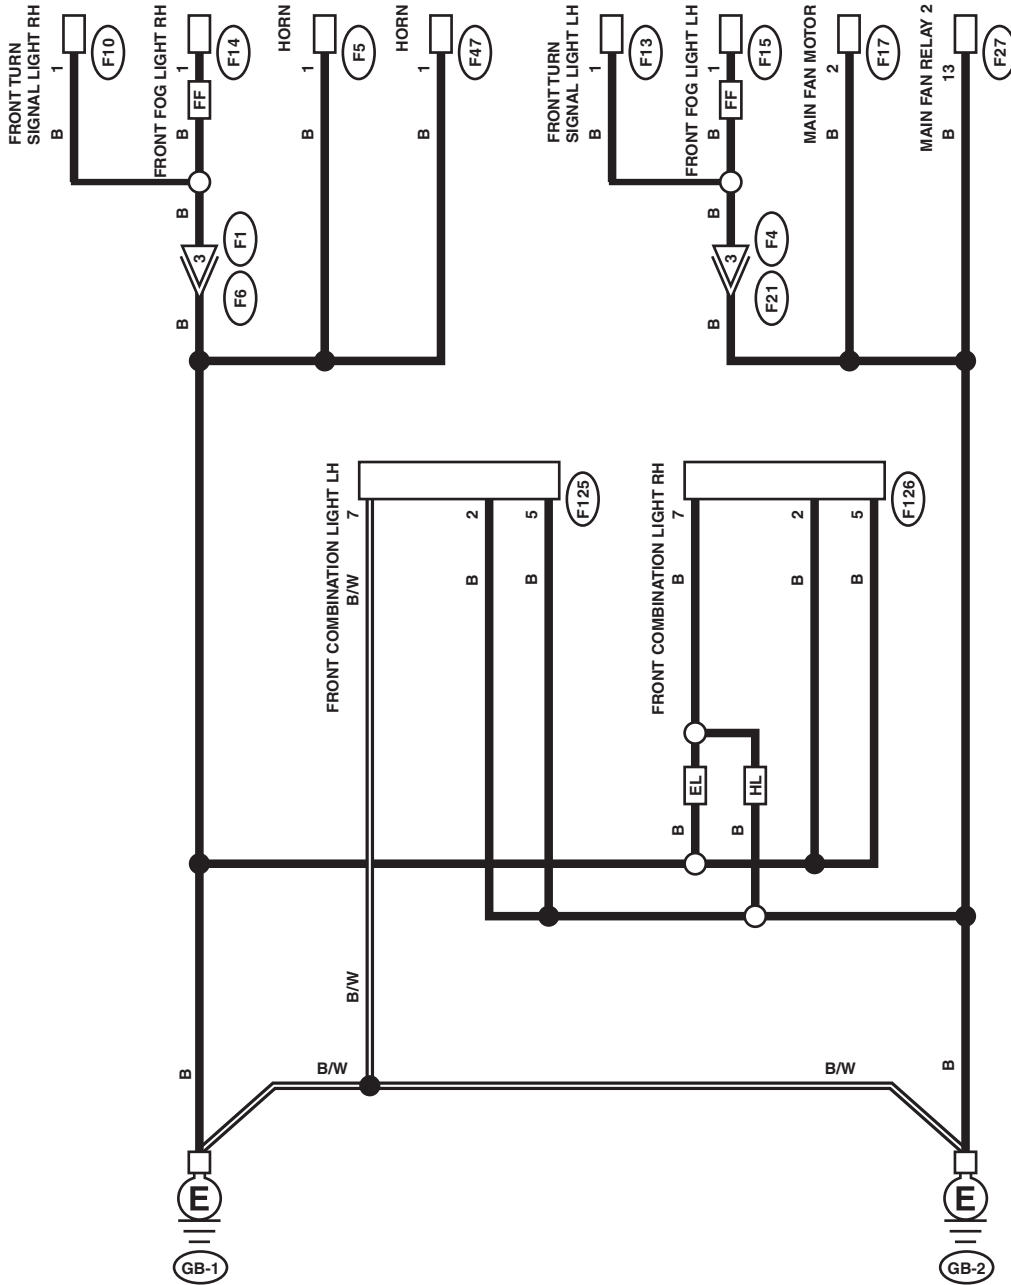

Ground Circuit

WIRING SYSTEM

5. Ground Circuit

A: WIRING DIAGRAM

a

a

HL : HALOGEN MODEL
 EL : EXCEPT FOR HALOGEN MODEL

FF : WITH FRONT FOG LIGHT

WI-44270

Ground Circuit

b

b

- FA** : ENGINE TYPE FA
- EJ** : ENGINE TYPE EJ
- OP** : WITHOUT PUSH BUTTON START

*1 : WITHOUT PUSH BUTTON START : 3
WITH PUSH BUTTON START : 4

Ground Circuit

WIRING SYSTEM

C

C

WP : WITH PUSH BUTTON START

ID : WITH ID CODE BOX

SC : WITH SECURITY CM

AH : WITH AUTO HEADLIGHT BEAM LEVELER

WI-44272

Ground Circuit