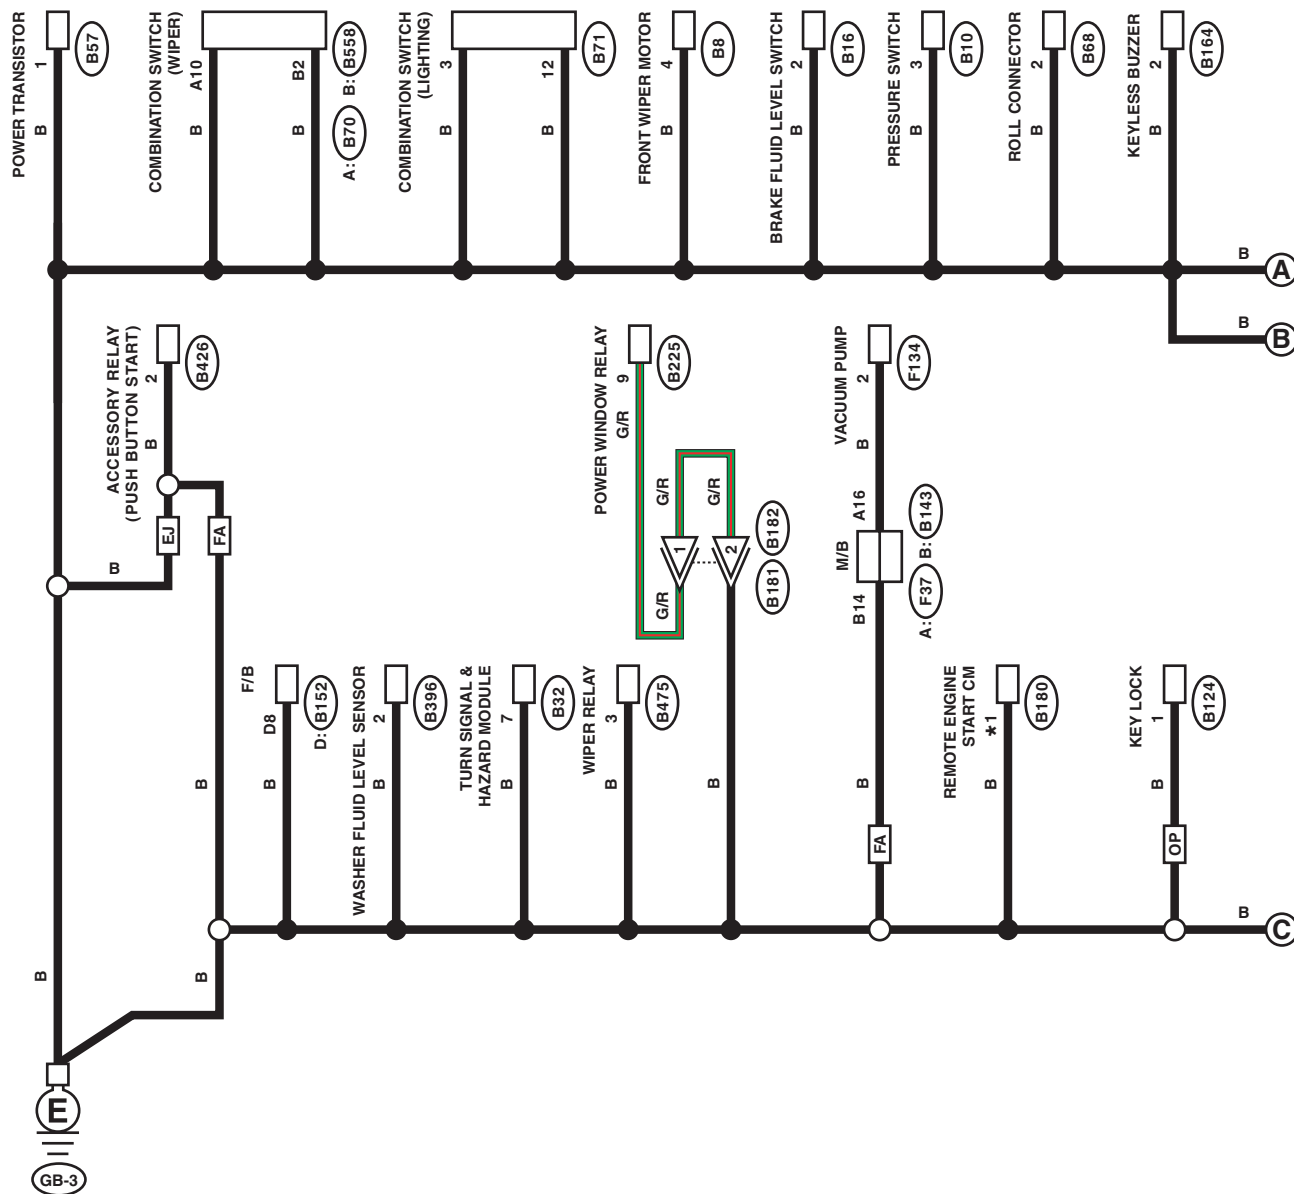

Ground Circuit

WIRING SYSTEM

5. Ground Circuit

A: WIRING DIAGRAM

a

a

HL : HALOGEN MODEL
 EL : EXCEPT FOR HALOGEN MODEL

FF : WITH FRONT FOG LIGHT

WI-44270

Ground Circuit

b

b

- FA** : ENGINE TYPE FA
- EJ** : ENGINE TYPE EJ
- OP** : WITHOUT PUSH BUTTON START

*1 : WITHOUT PUSH BUTTON START : 3
WITH PUSH BUTTON START : 4

Ground Circuit

WIRING SYSTEM

C

C

WP : WITH PUSH BUTTON START

ID : WITH ID CODE BOX

SC : WITH SECURITY CM

AH : WITH AUTO HEADLIGHT BEAM LEVELER

WI-44272

Ground Circuit