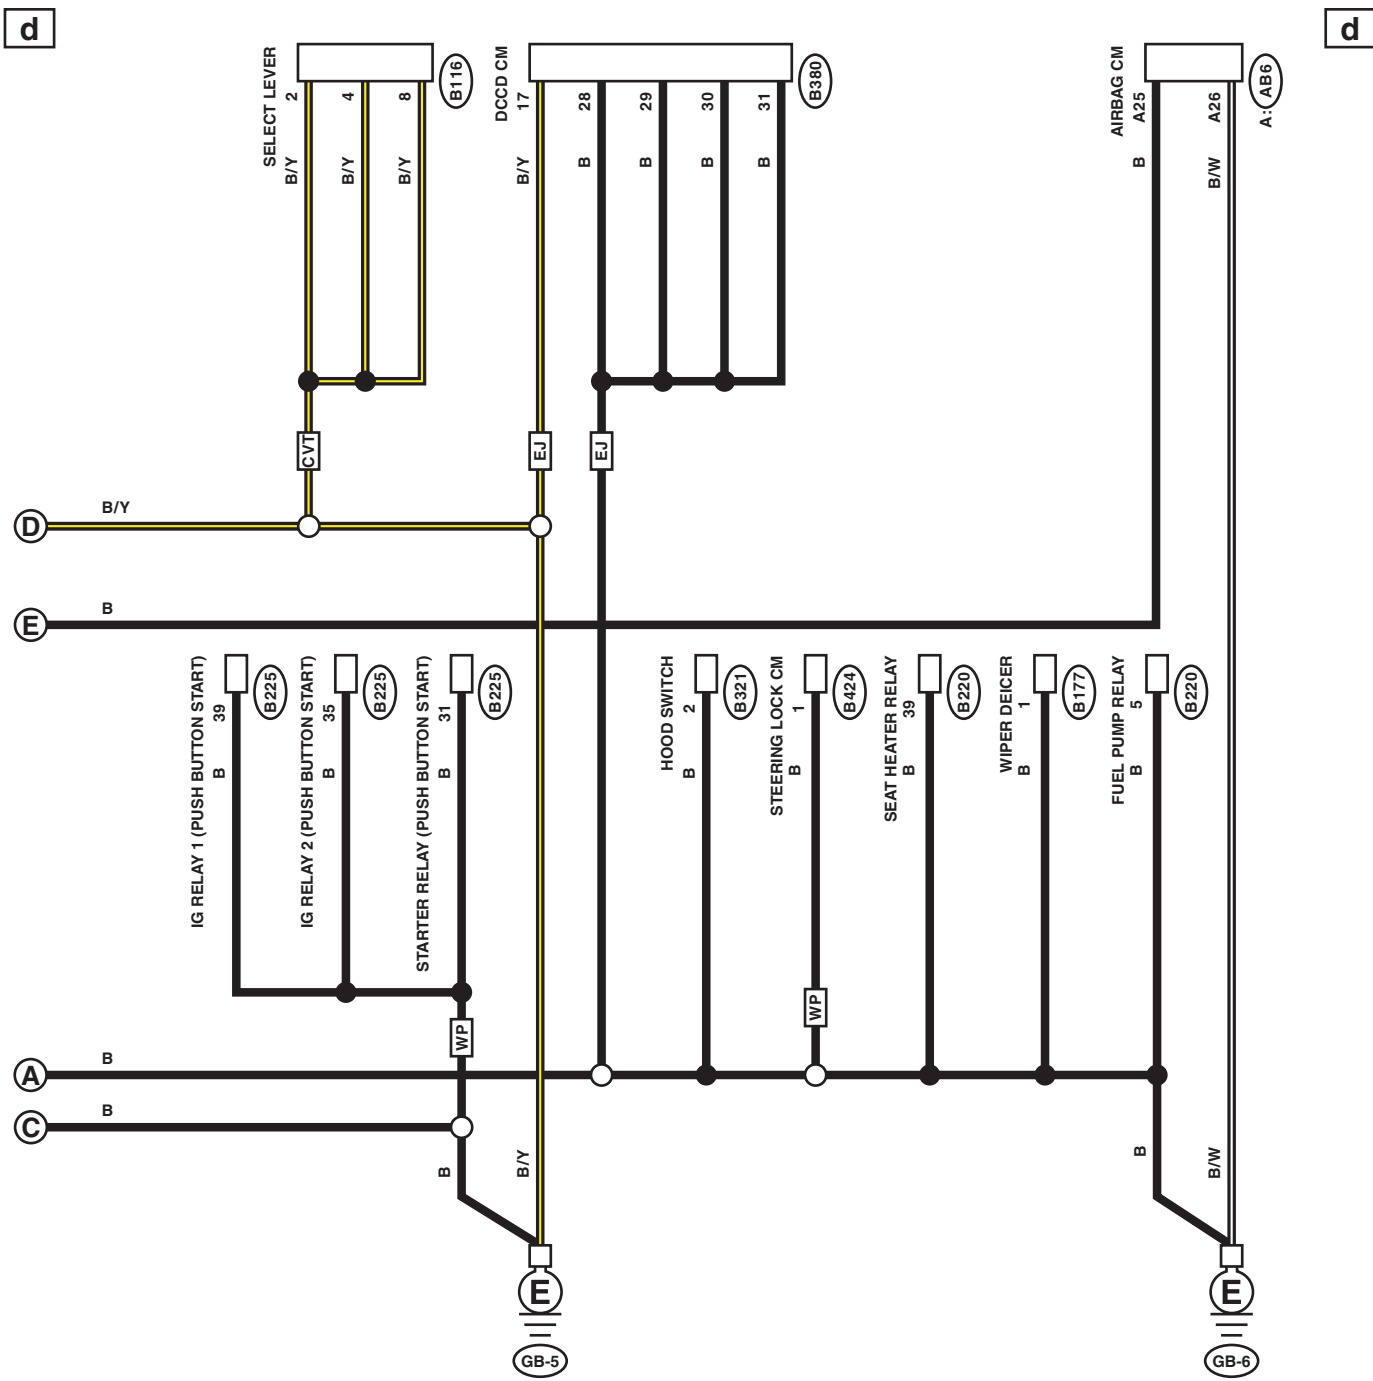

WI-44270

Ground Circuit

b

b

- FA** : ENGINE TYPE FA
- EJ** : ENGINE TYPE EJ
- OP** : WITHOUT PUSH BUTTON START

*1 : WITHOUT PUSH BUTTON START : 3
WITH PUSH BUTTON START : 4

Ground Circuit

WIRING SYSTEM

C

C

WP : WITH PUSH BUTTON START

ID : WITH ID CODE BOX

SC : WITH SECURITY CM

AH : WITH AUTO HEADLIGHT BEAM LEVELER

WI-44272

Ground Circuit

WP : WITH PUSH BUTTON START
 EJ : ENGINE TYPE EJ

Ground Circuit

WIRING SYSTEM

e

e

- ON** : WITHOUT NAVIGATION
- WN** : WITH NAVIGATION
- WP** : WITH PUSH BUTTON START

- FA** : ENGINE TYPE FA
- EJ** : ENGINE TYPE EJ

WI-46868

Ground Circuit

f

f

OT : WITHOUT TPMS
 TP : WITH TPMS

SH : WITH SEAT HEATER
 OP : WITHOUT PUSH BUTTON START
 WP : WITH PUSH BUTTON START

Ground Circuit

WIRING SYSTEM