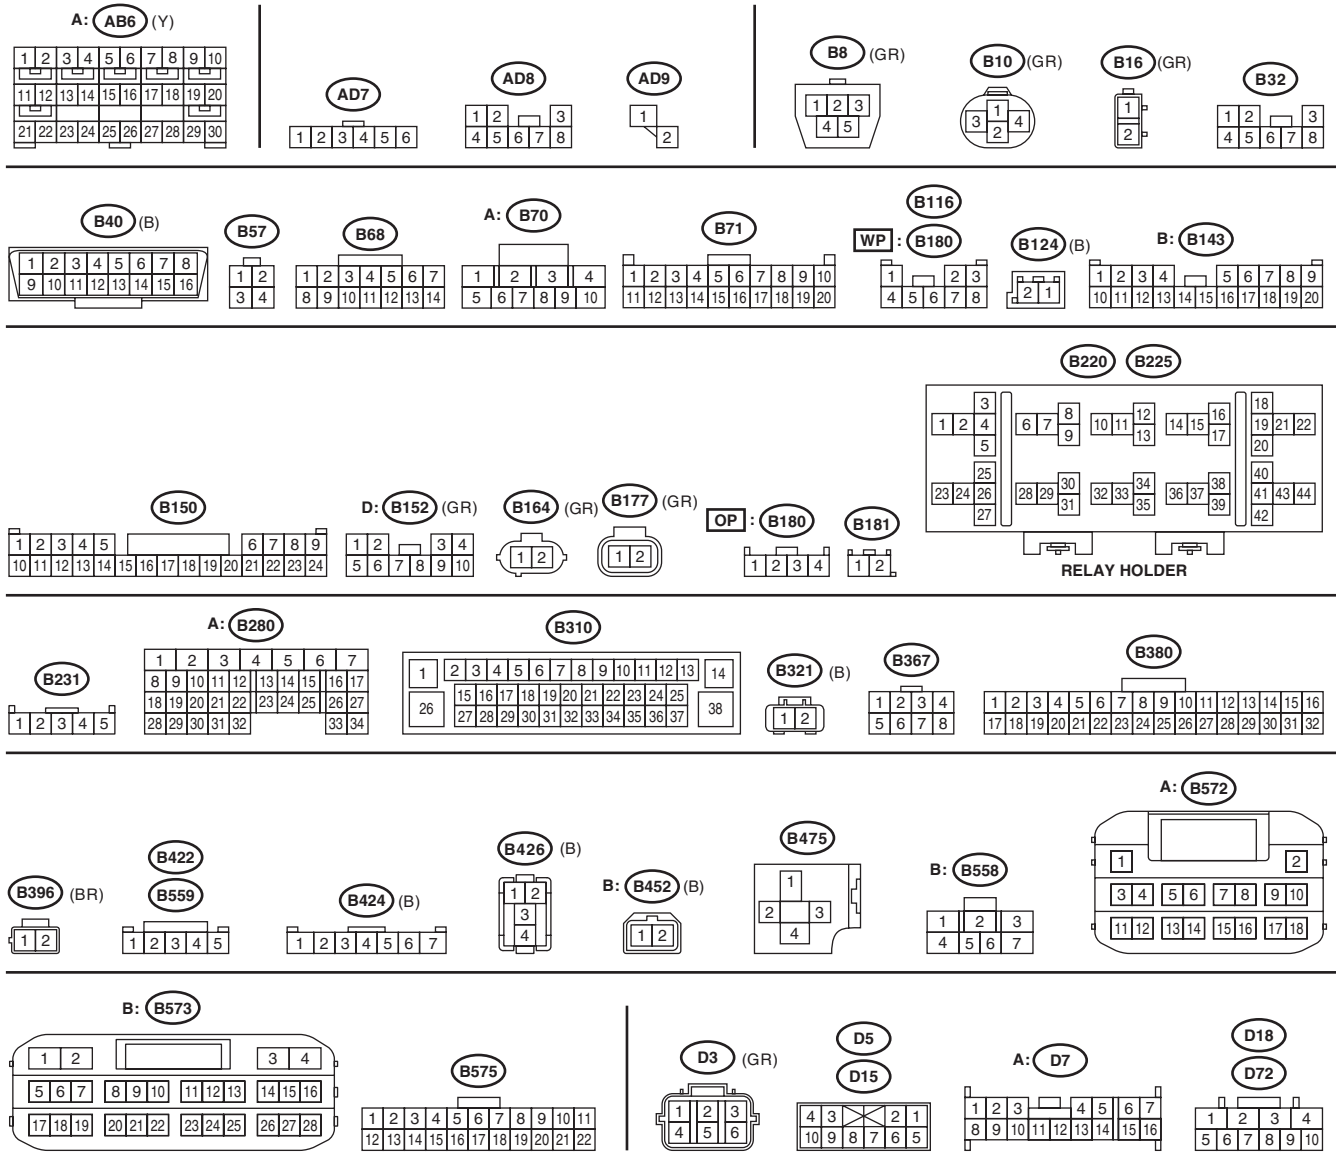

WP : WITH PUSH BUTTON START

Ground Circuit

WIRING SYSTEM

k

k

LIST OF CONNECTORS

OP : WITHOUT PUSH BUTTON START

WP : WITH PUSH BUTTON START