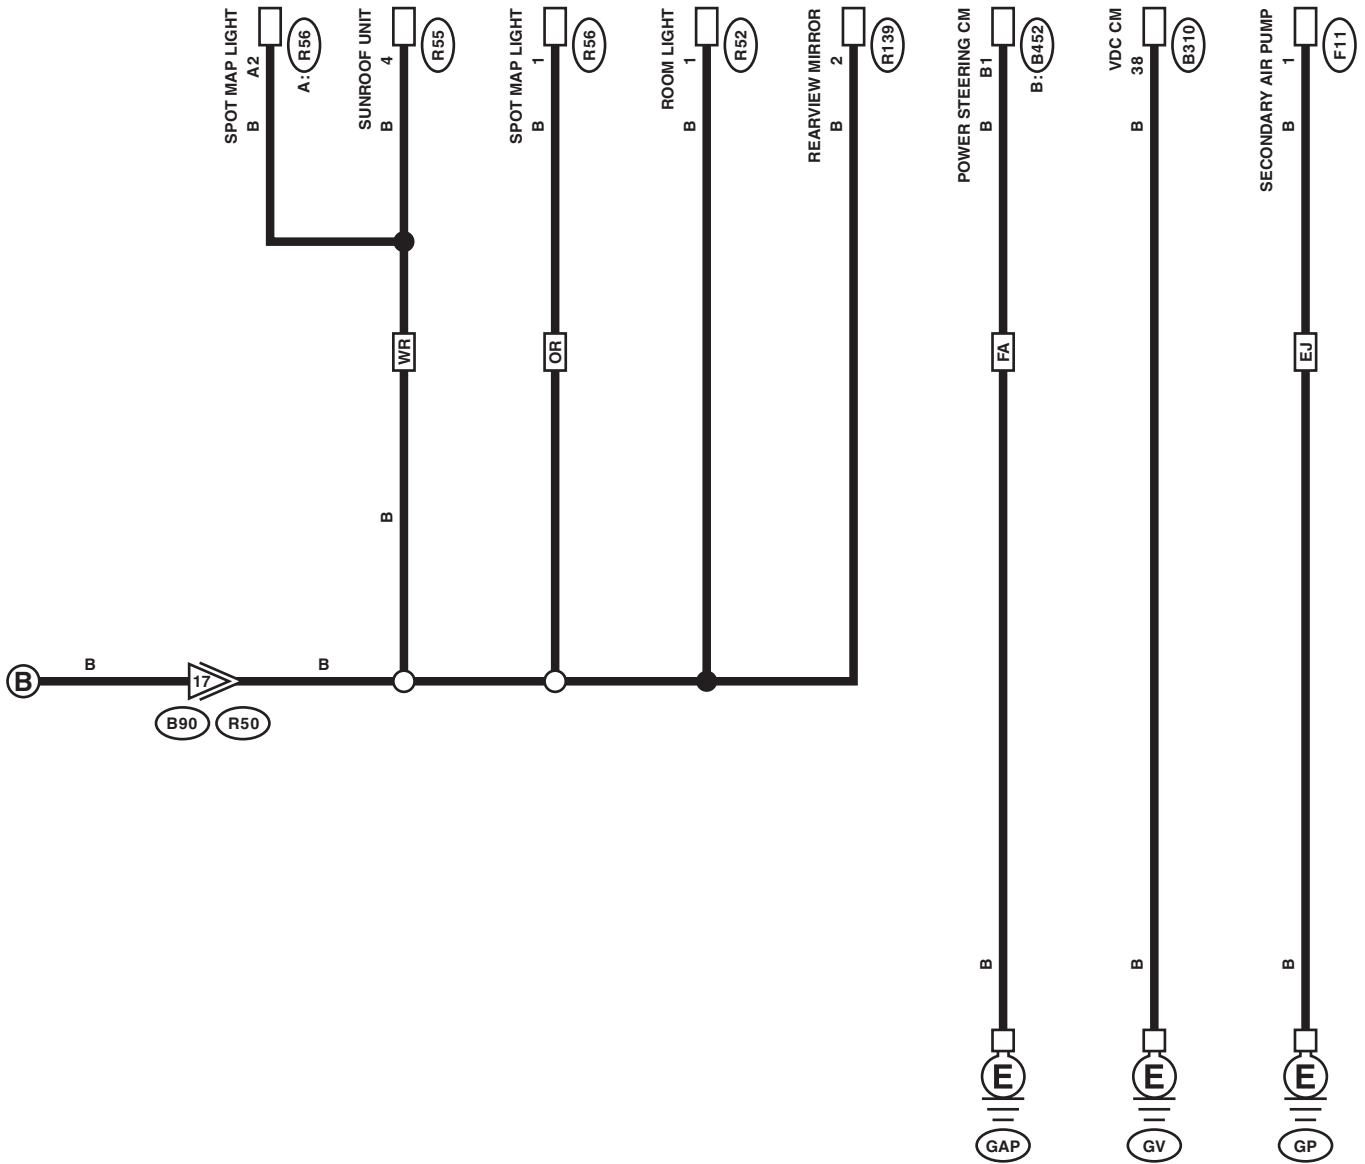

WP : WITH PUSH BUTTON START

FA : ENGINE TYPE FA

Ground Circuit

WIRING SYSTEM

OR : WITHOUT SUNROOF
WR : WITH SUNROOF

FA : ENGINE TYPE FA
EJ : ENGINE TYPE EJ

WI-44278

Ground Circuit