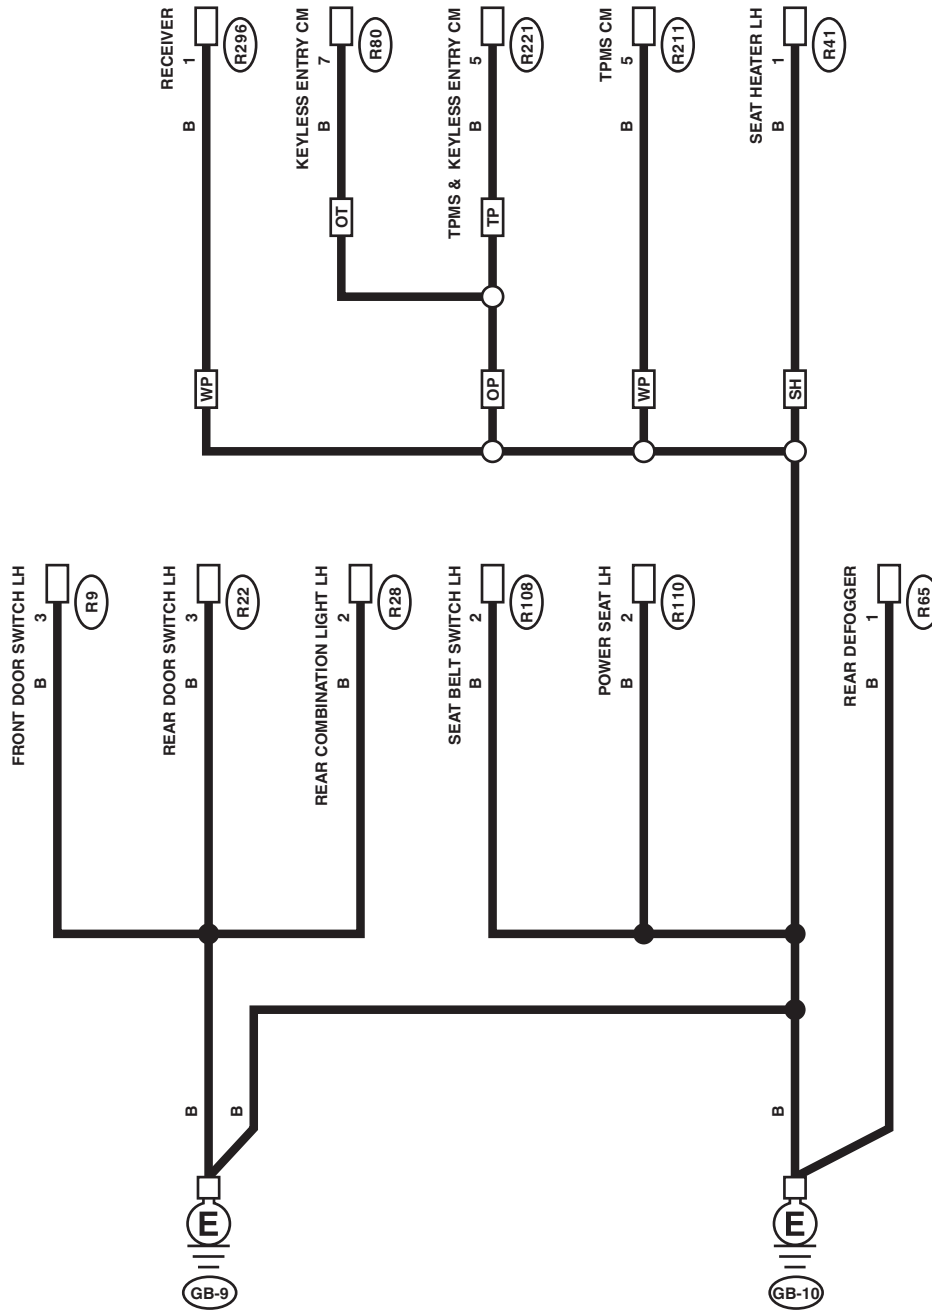

WP : WITH PUSH BUTTON START
 EJ : ENGINE TYPE EJ

Ground Circuit

WIRING SYSTEM

e

e

- ON** : WITHOUT NAVIGATION
- WN** : WITH NAVIGATION
- WP** : WITH PUSH BUTTON START

- FA** : ENGINE TYPE FA
- EJ** : ENGINE TYPE EJ

WI-46868

Ground Circuit

f

f

OT : WITHOUT TPMS
 TP : WITH TPMS

SH : WITH SEAT HEATER
 OP : WITHOUT PUSH BUTTON START
 WP : WITH PUSH BUTTON START

Ground Circuit

WIRING SYSTEM