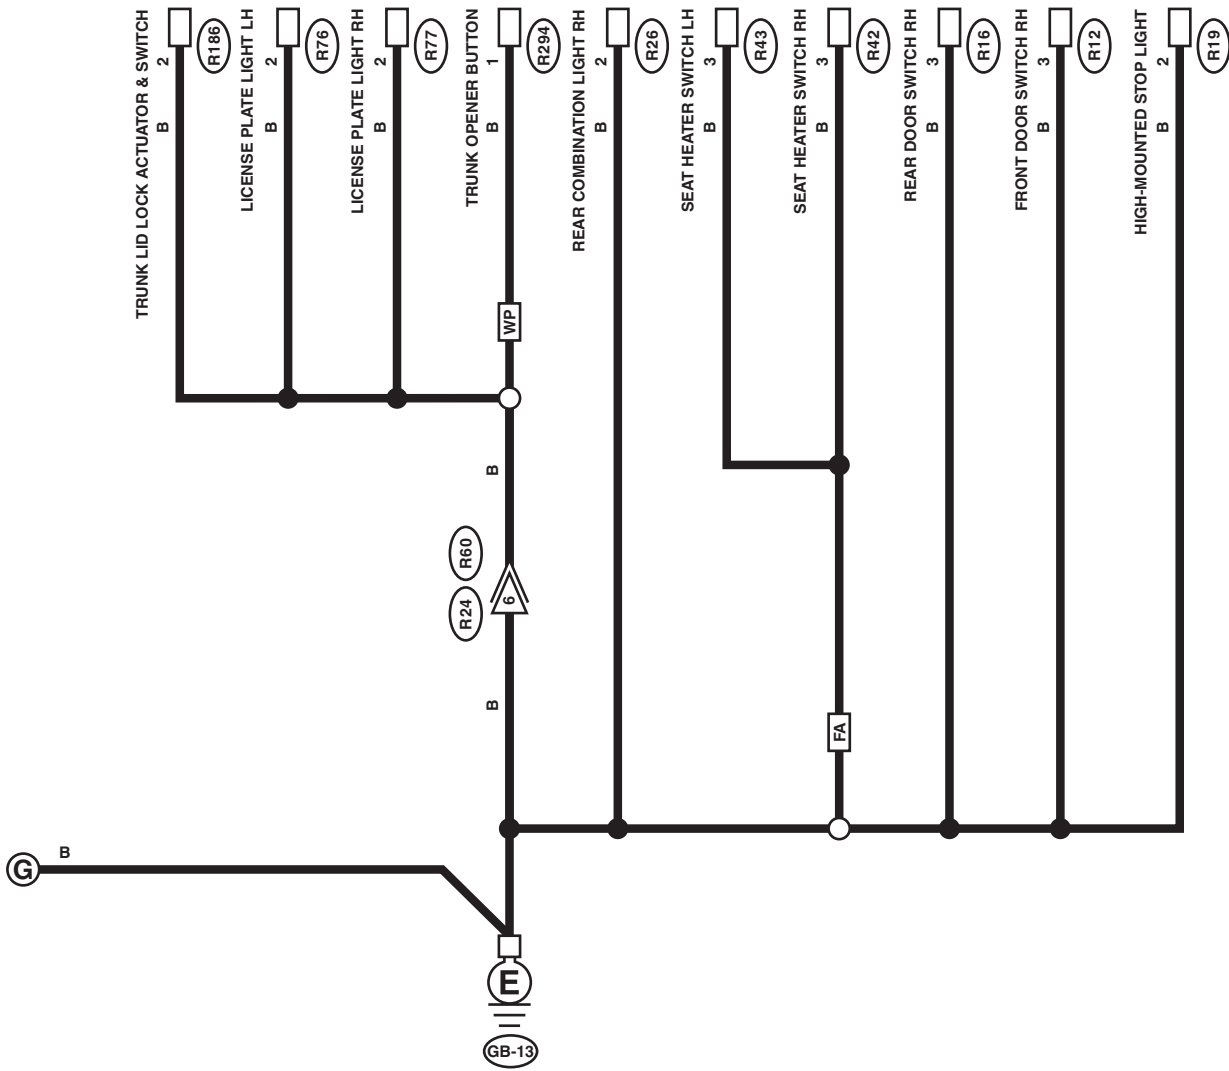

Ground Circuit

h

h

WP : WITH PUSH BUTTON START

FA : ENGINE TYPE FA