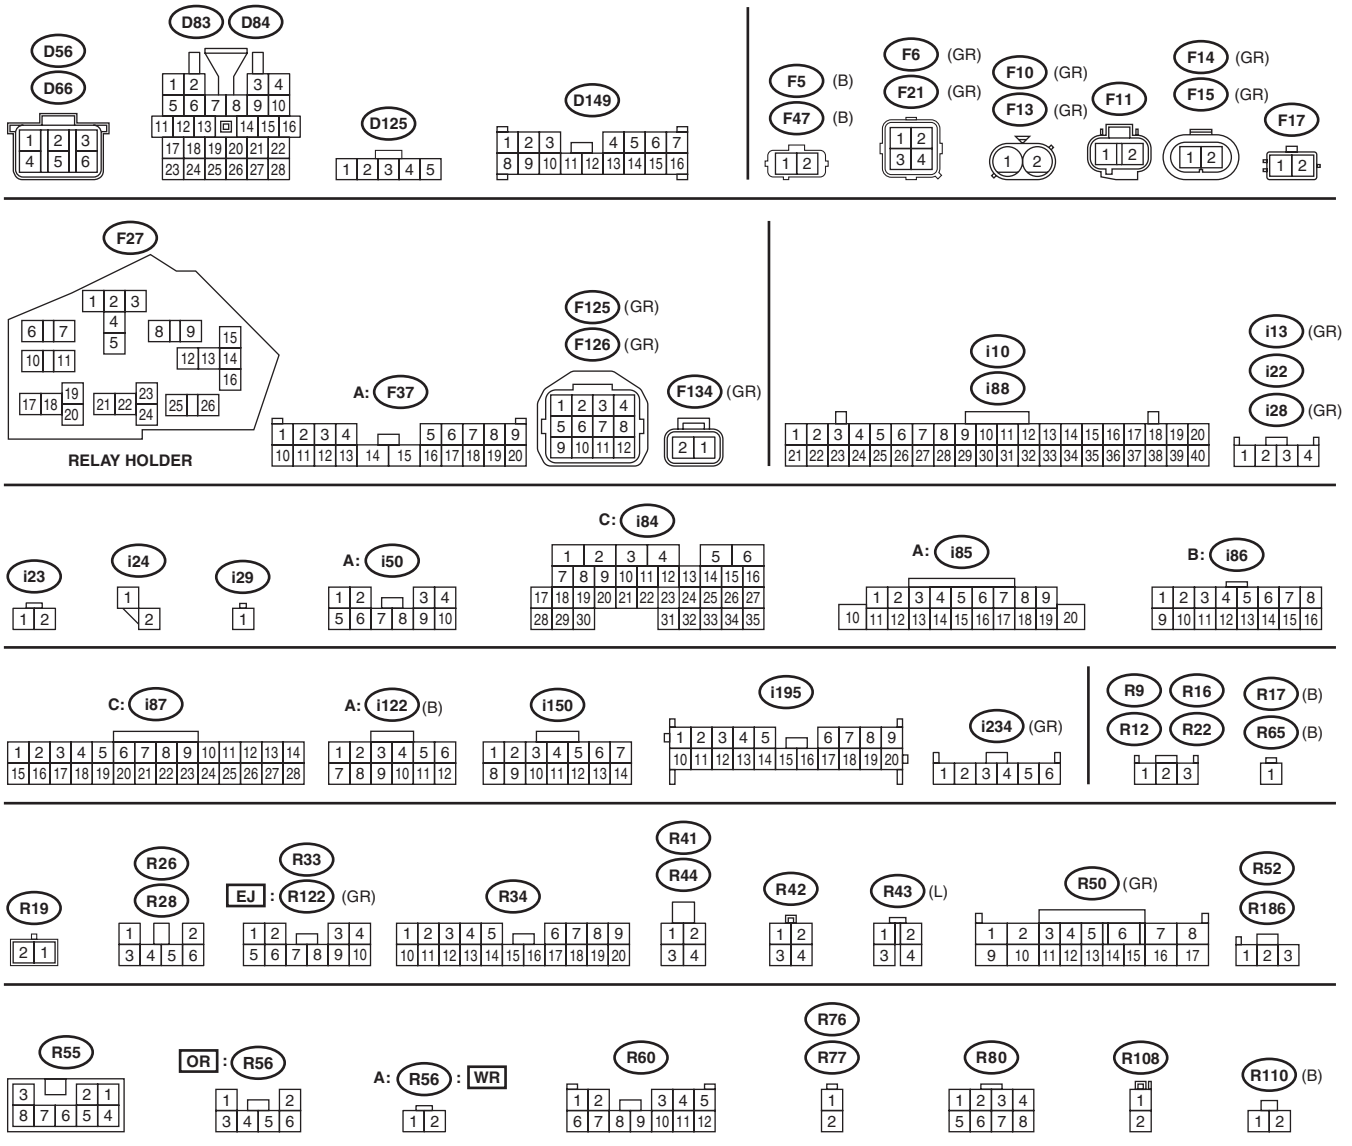

LIST OF CONNECTORS

OR : WITHOUT SUNROOF

EJ : ENGINE TYPE EJ

WR : WITH SUNROOF