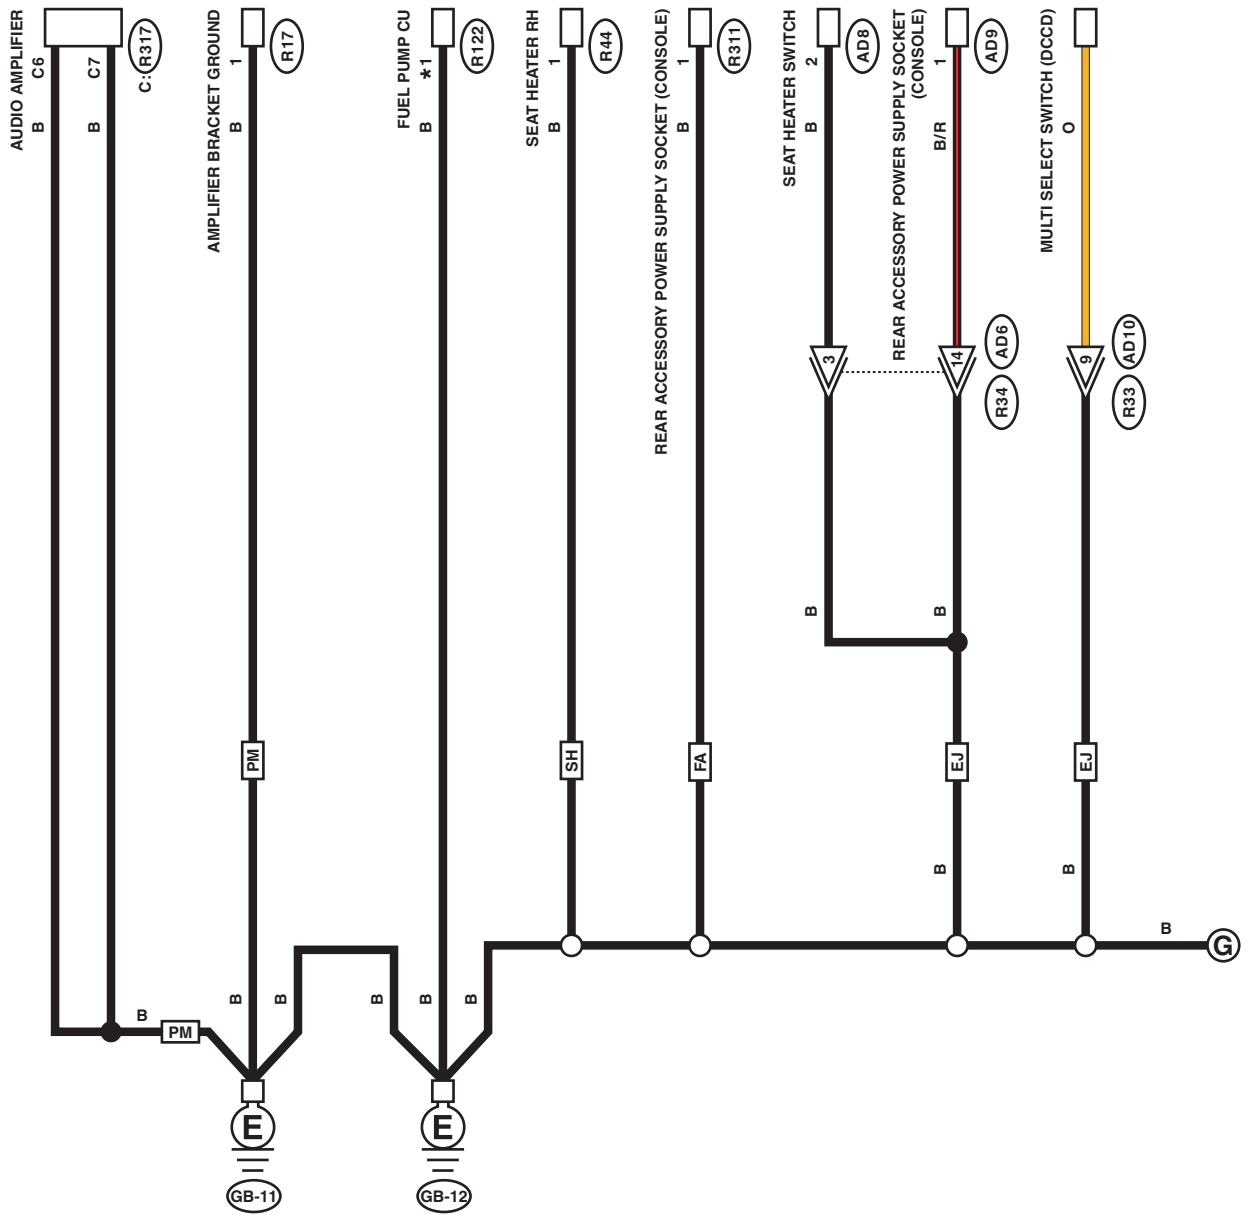

Ground Circuit

WIRING SYSTEM

g

g

- **PM** : PREMIUM MODEL
- **SH** : WITH SEAT HEATER
- **FA** : ENGINE TYPE FA
- **EJ** : ENGINE TYPE EJ

*1 : ENGINE TYPE FA : 4
ENGINE TYPE EJ : 5

WI-44276